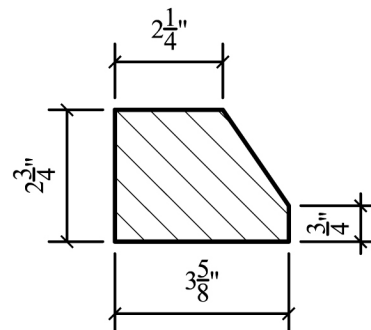

WT-1 Splay

STRETCHER

CORNER
Left or Right

MODULAR

OVERSIZE