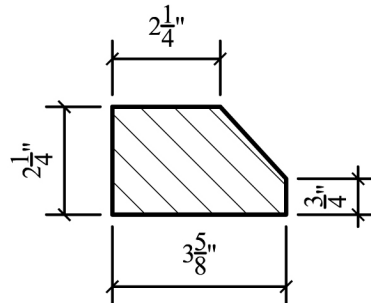

WT-1 Splay

STRETCHER

CORNER
Left or Right

MODULAR

OVERSIZE