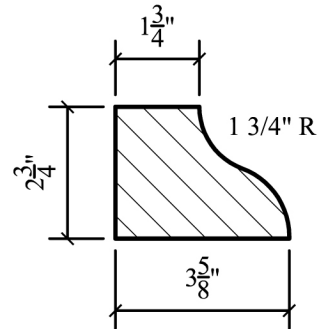

# S-WT-4 Ogee Stretcher Watertable

CORNER  
Left or Right

MODULAR

OVERSIZE