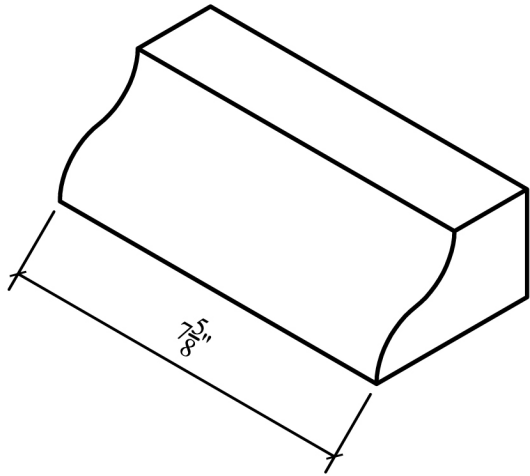

# S-WT-4 Ogee Stretcher Watertable

CORNER  
Left or Right

MODULAR

OVERSIZE