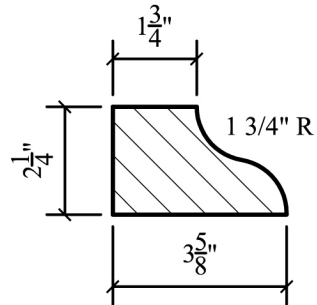

# S-WT-4 Ogee Stretcher Watertable

CORNER  
Left or Right

MODULAR

OVERSIZE